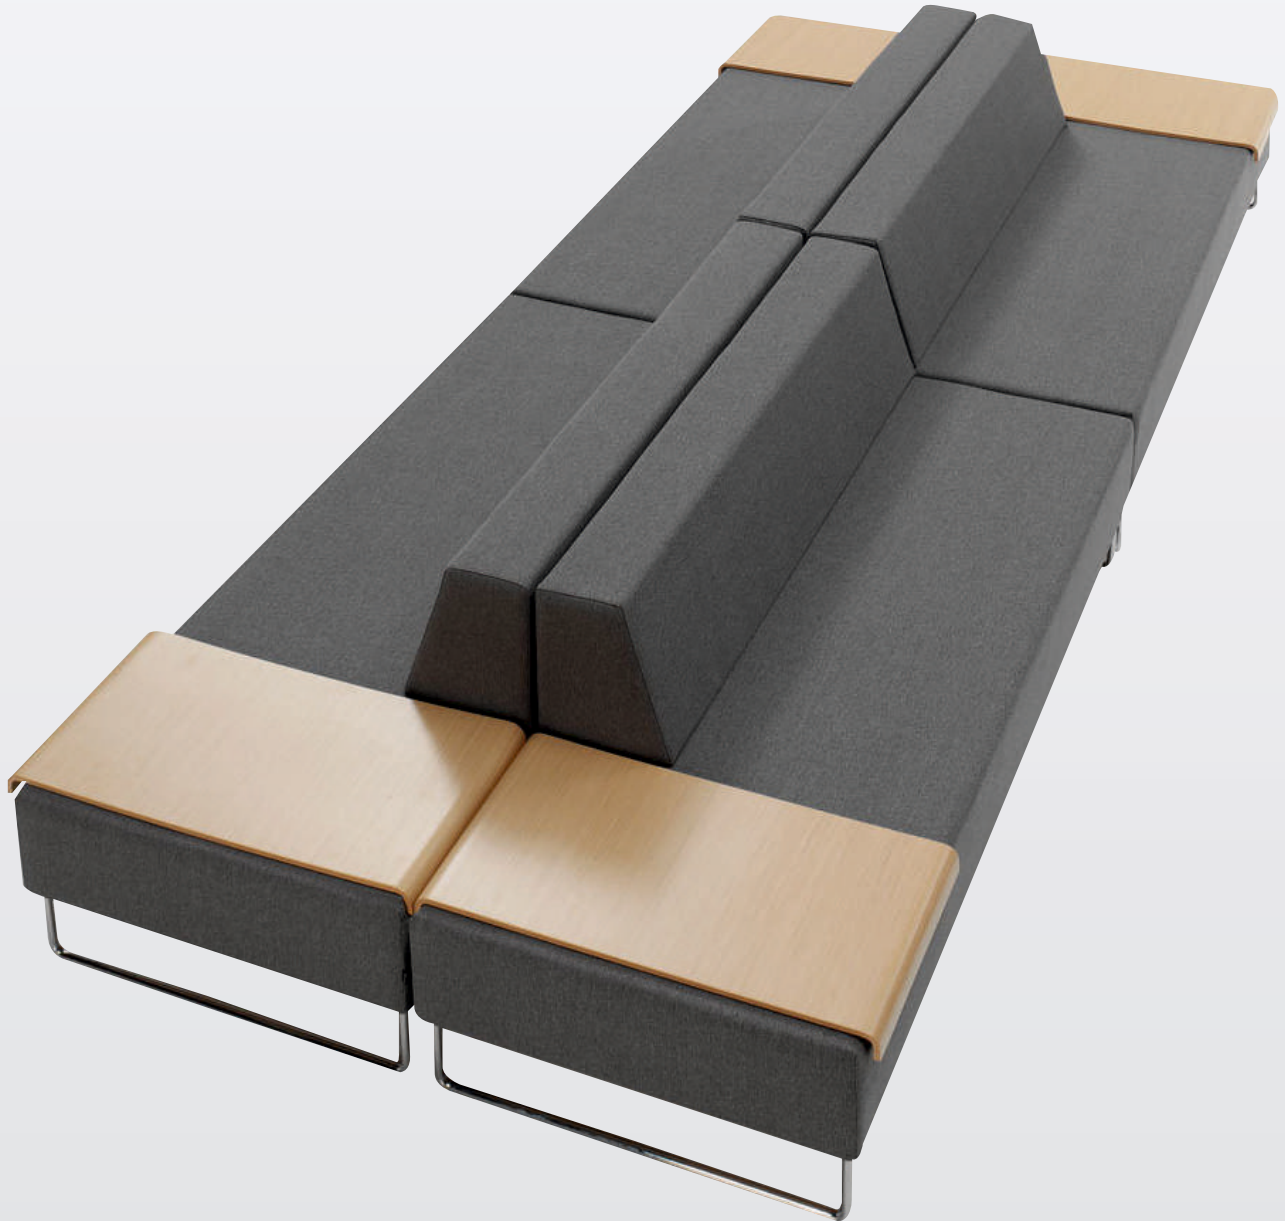

SOFT SEATING

Spinel

Choose your size, choose your fabric,
these sofas are bound to make a difference in the way you use your space.