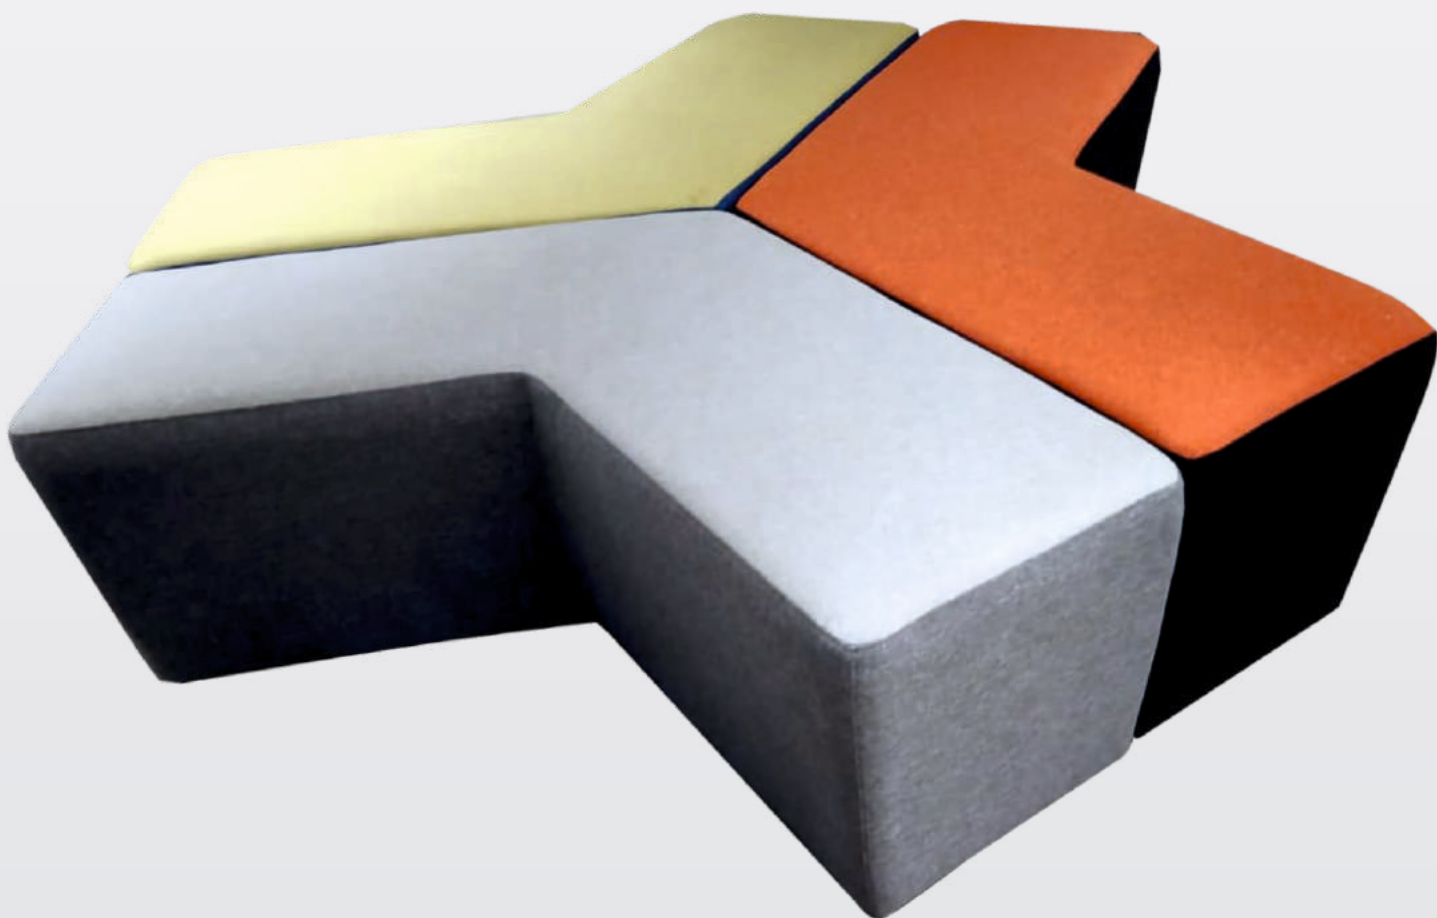

SOFT SEATING

MONTANA

Choose your size, choose your fabric,
these sofas are bound to make a difference in the way you use your space.