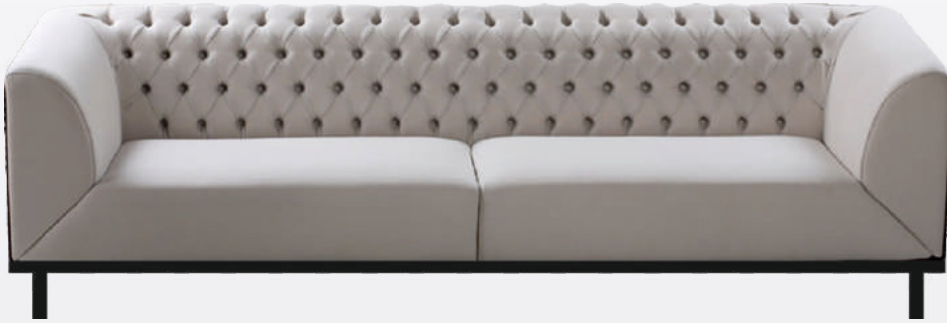

SOFA SERIES