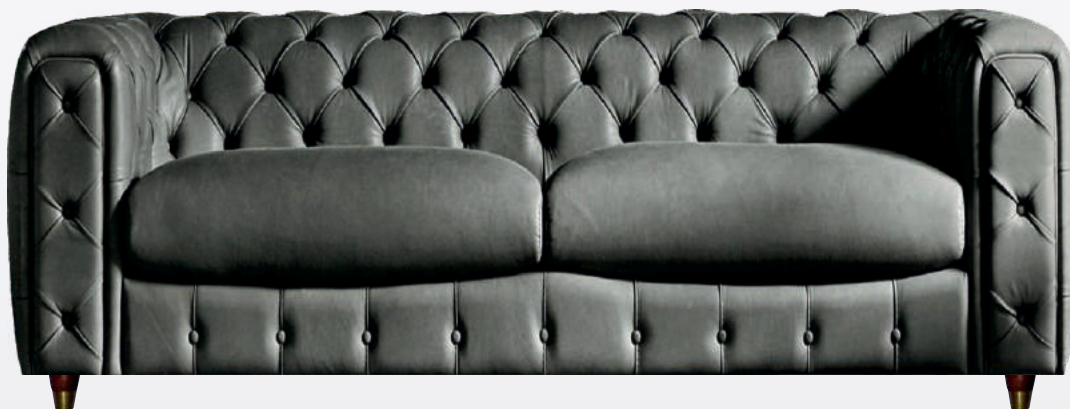

SOFA SERIES

PRESTIGE (DEPTH - 850 mm)			
	SINGLE SEATER	TWO SEATER	THREE SEATER
FABRIC (MTR.)	5.00	6.75	7.75
SIZE (FT.)	3.50	5.25	7.00