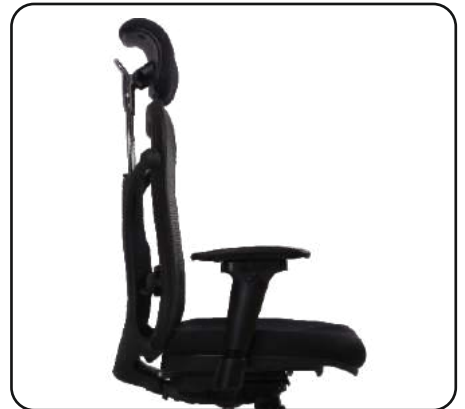

EXECUTIVE SERIES

MILLER

- Glass filled nylon backrest with lumbar support & mesh fabric.
 - 3D Adjustable Armrest with Gel PU pad.
 - Adjustable headrest & lumbar support.
 - Syncro tilt multi position lock with seat slider.
- 700mm Glass filled nylon base with castors & class 4 Gas lift.

EXECUTIVE SERIES

ERGON CUSH BLK

- Glass filled nylon back with korean mesh & PU seat cushion.
- Fully adjustable backrest, armrest & seat depth.
- Adjustable headrest & auto lumbar support.
 - Syncro tilt with multi position lock.
- 700mm Aluminium Diecast base with 60mm nylon castors & class 4 gaslift.

FALCON

- Glass filled nylon backrest with height adjustment & korean mesh.
 - 4D Adjustable Armrest with gel PU pad.
 - Adjustable headrest & auto lumber support.
- Cable control syncro tilt with multi position lock and seat slider.
- 700mm Aluminium Diecast base & 60mm nylon castors with class 4 Gas lift.

OPTIMA

- Glass filled nylon backrest with height adjustment & korean mesh.
- M.S. chrome plated 4D Adjustable armrest with PU pad.
 - Adjustable headrest & lumbar support.
- Syncro tilt mechanism with multi position lock along with seat slider.
- 700mm Aluminium Diecast base & 60mm nylon castors with class 4 Gas lift.