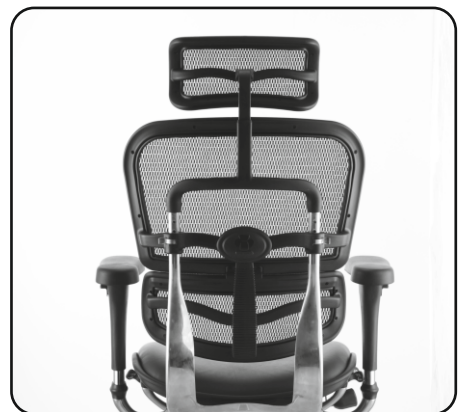

EXECUTIVE SERIES

ERGON CUSH WHT

- Glass filled nylon back with korean mesh & PU seat cushion.
- Fully adjustable backrest, armrest & seat depth.
- Adjustable headrest & auto lumbar support.
 - Syncro tilt with multi position lock.
- 700mm Aluminium Diecast base with 60mm nylon castors & class 4 gaslift.

EXECUTIVE SERIES

ERGON CUSH BLK

- Glass filled nylon back with korean mesh & PU seat cushion.
- Fully adjustable backrest, armrest & seat depth.
- Adjustable headrest & auto lumbar support.
 - Syncro tilt with multi position lock.
- 700mm Aluminium Diecast base with 60mm nylon castors & class 4 gaslift.

FALCON

- Glass filled nylon backrest with height adjustment & korean mesh.
 - 4D Adjustable Armrest with gel PU pad.
 - Adjustable headrest & auto lumber support.
- Cable control syncro tilt with multi position lock and seat slider.
- 700mm Aluminium Diecast base & 60mm nylon castors with class 4 Gas lift.

OPTIMA

- Glass filled nylon backrest with height adjustment & korean mesh.
- M.S. chrome plated 4D Adjustable armrest with PU pad.
 - Adjustable headrest & lumbar support.
- Syncro tilt mechanism with multi position lock along with seat slider.
- 700mm Aluminium Diecast base & 60mm nylon castors with class 4 Gas lift.