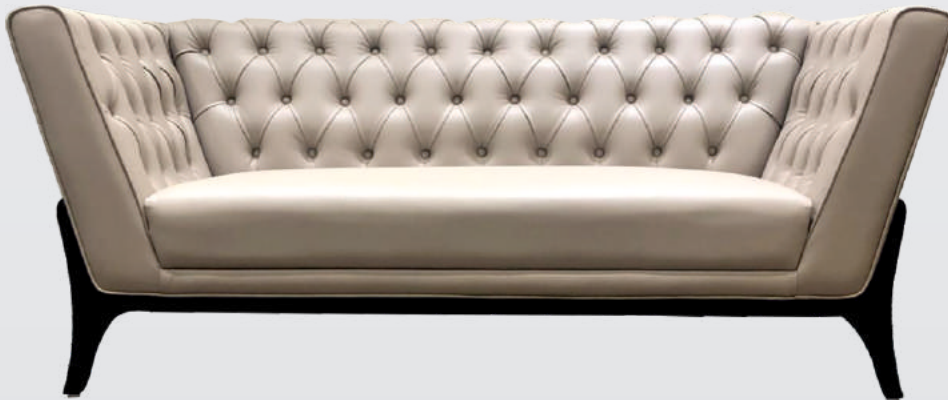

VOGUE (DEPTH - 775 mm)			
	SINGLE SEATER	TWO SEATER	THREE SEATER
FABRIC (MTR.)	4.00	6.00	7.50
SIZE (FT.)	3.00	4.75	6.50