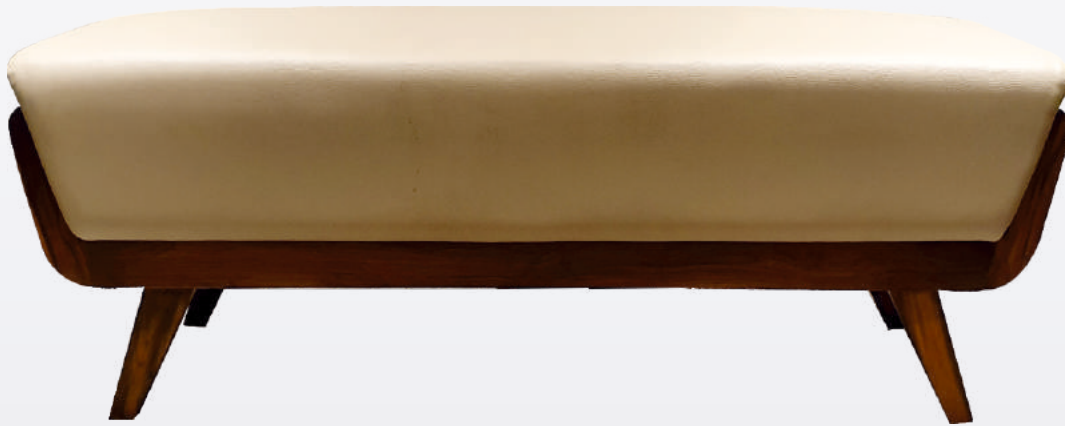

OTTOMAN SERIES

ASTON OTTOMAN (DEPTH - 460 mm)			
	SINGLE SEATER	TWO SEATER	THREE SEATER
FABRIC (MTR.)	1.50	2.00	2.50
SIZE (FT.)	2.00	3.50	5.00

HARMONY OTTOMAN (DEPTH - 460 mm)			
	SINGLE SEATER	TWO SEATER	THREE SEATER
FABRIC (MTR.)	1.00	1.75	2.50
SIZE (FT.)	1.75	3.00	4.50